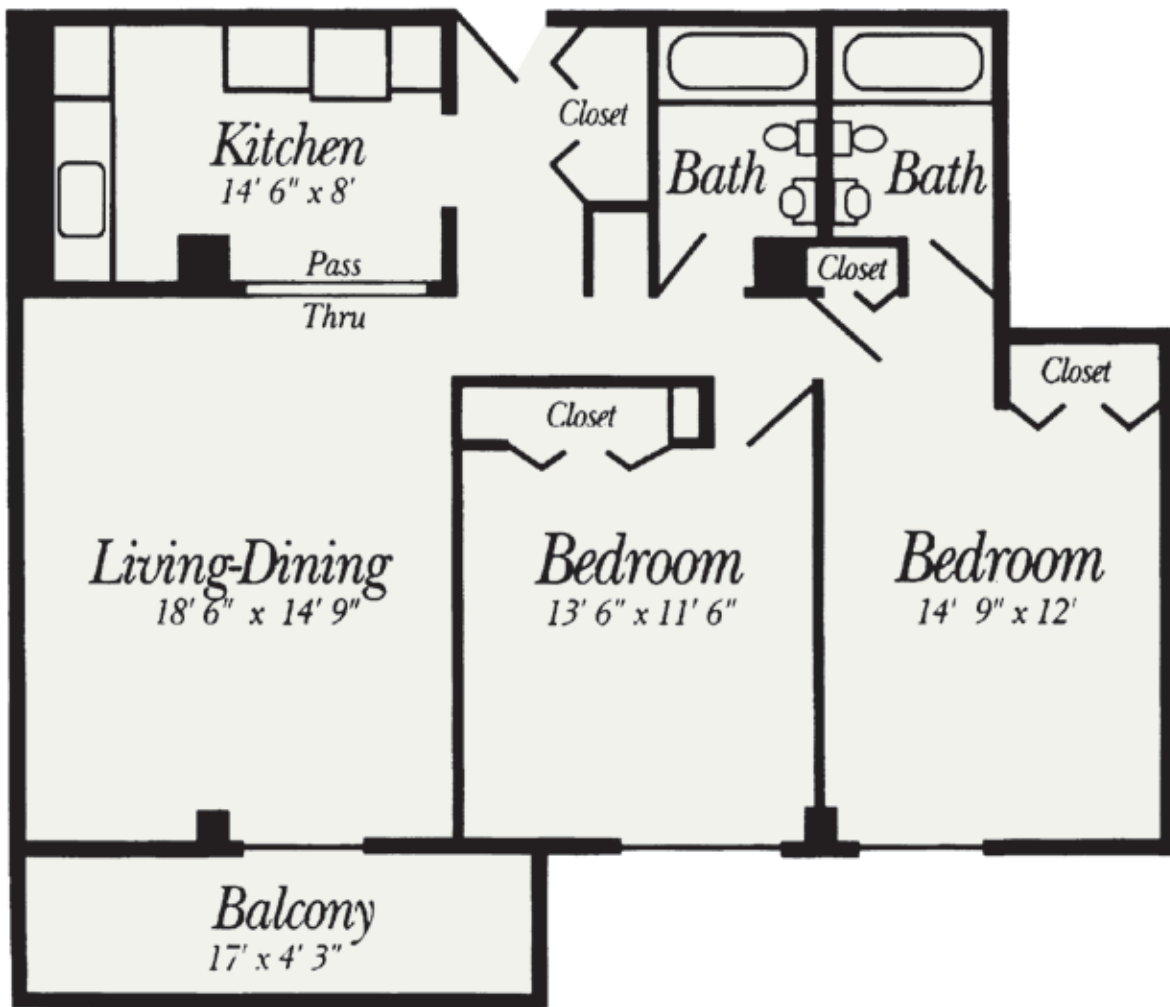

The Stratford

2 Bedroom
Balcony / 2 Bath

1000 sq.ft.

All one bedrooms are approximately 750 sq. ft. All two bedrooms are approximately 1000 sq. ft., All square footages are approximate. Actual room sizes may differ slightly and contain options, which are not standard on all models.