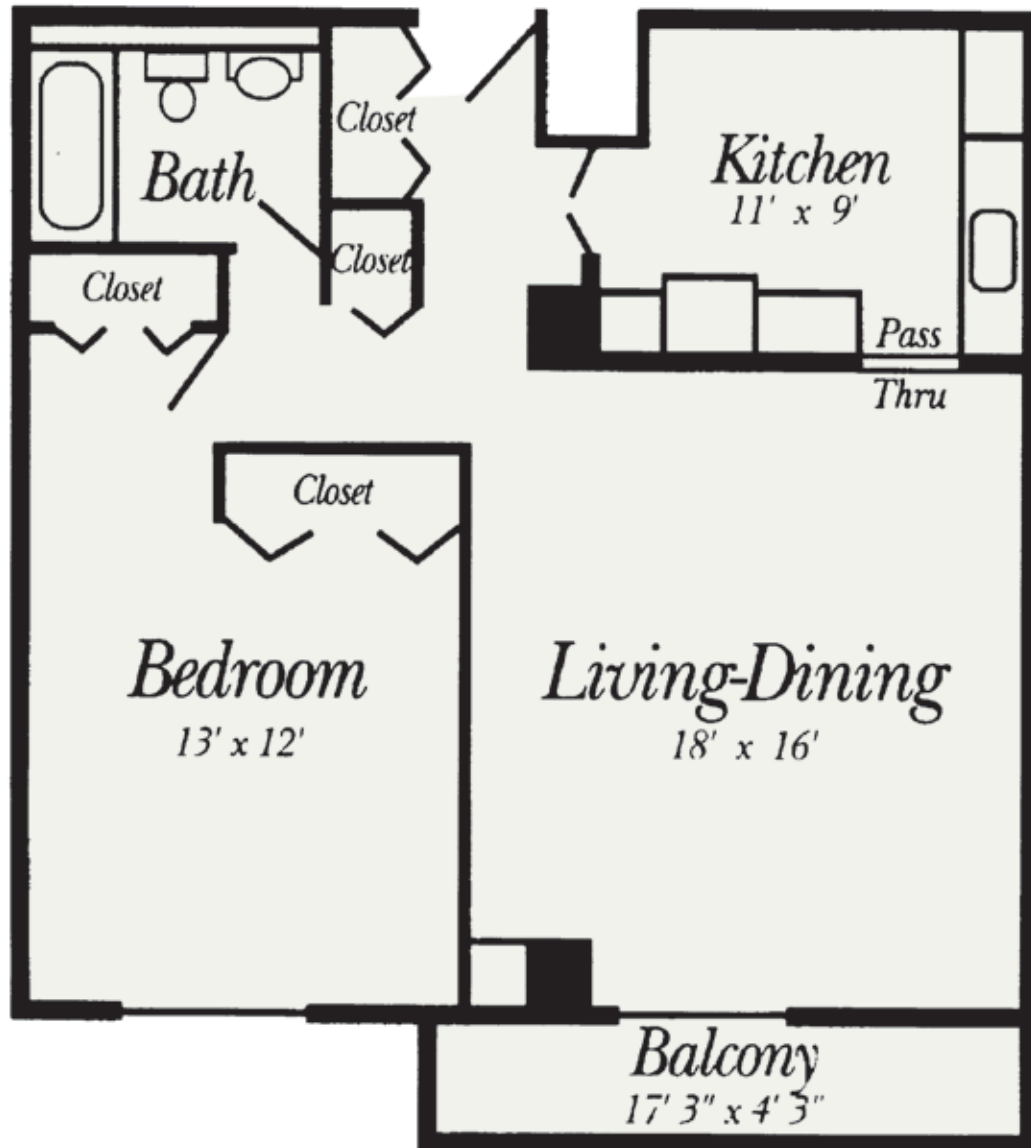

## The Glencoe

1 Bedroom  
Balcony / 1 Bath

750 sq.ft.

All one bedrooms are approximately 750 sq. ft. All two bedrooms are approximately 1000 sq. ft., All square footages are approximate. Actual room sizes may differ slightly and contain options, which are not standard on all models.