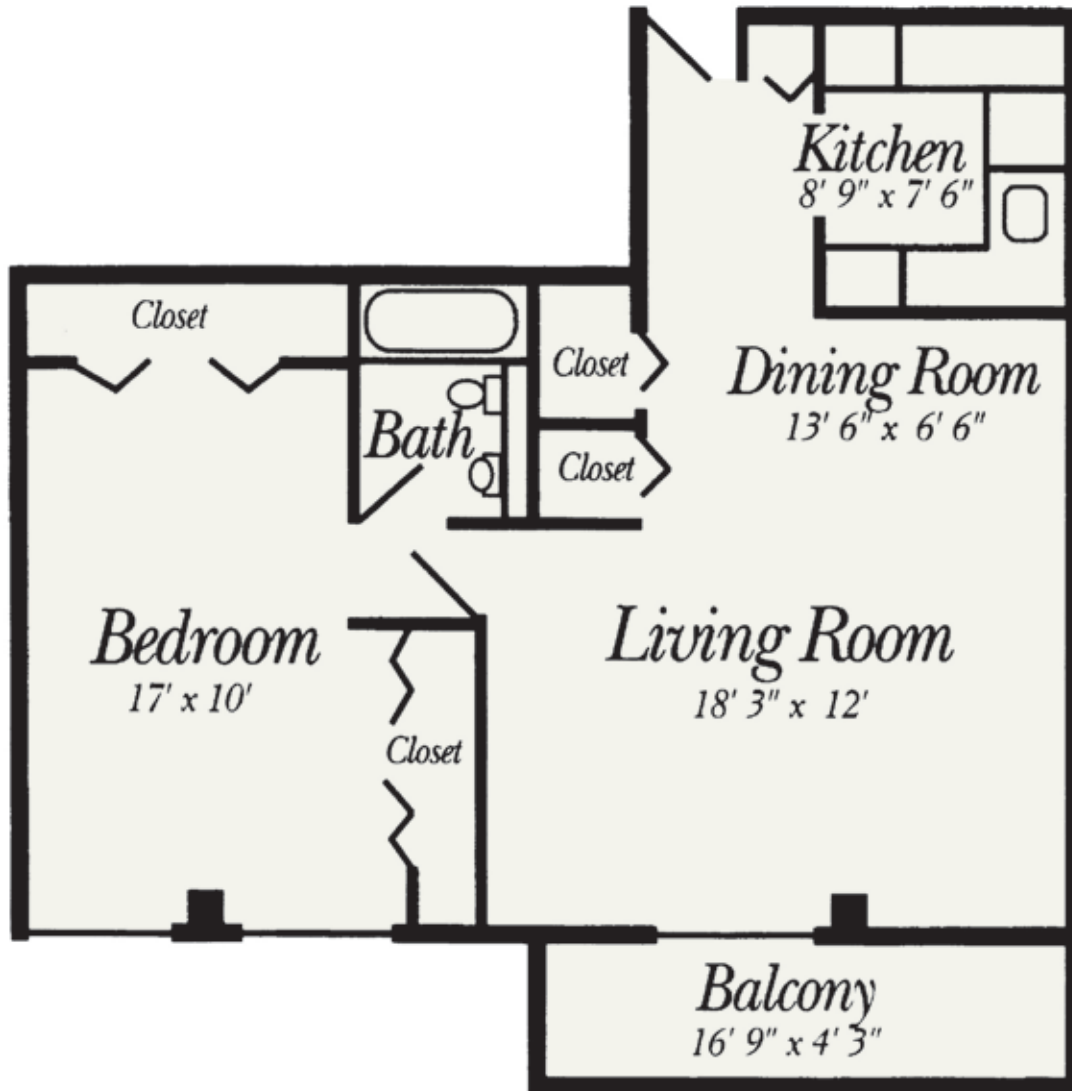

The Wilshire

1 Bedroom
Balcony / 1 Bath

750 sq.ft.

All one bedrooms are approximately 750 sq. ft. All two bedrooms are approximately 1000 sq. ft., All square footages are approximate. Actual room sizes may differ slightly and contain options, which are not standard on all models.