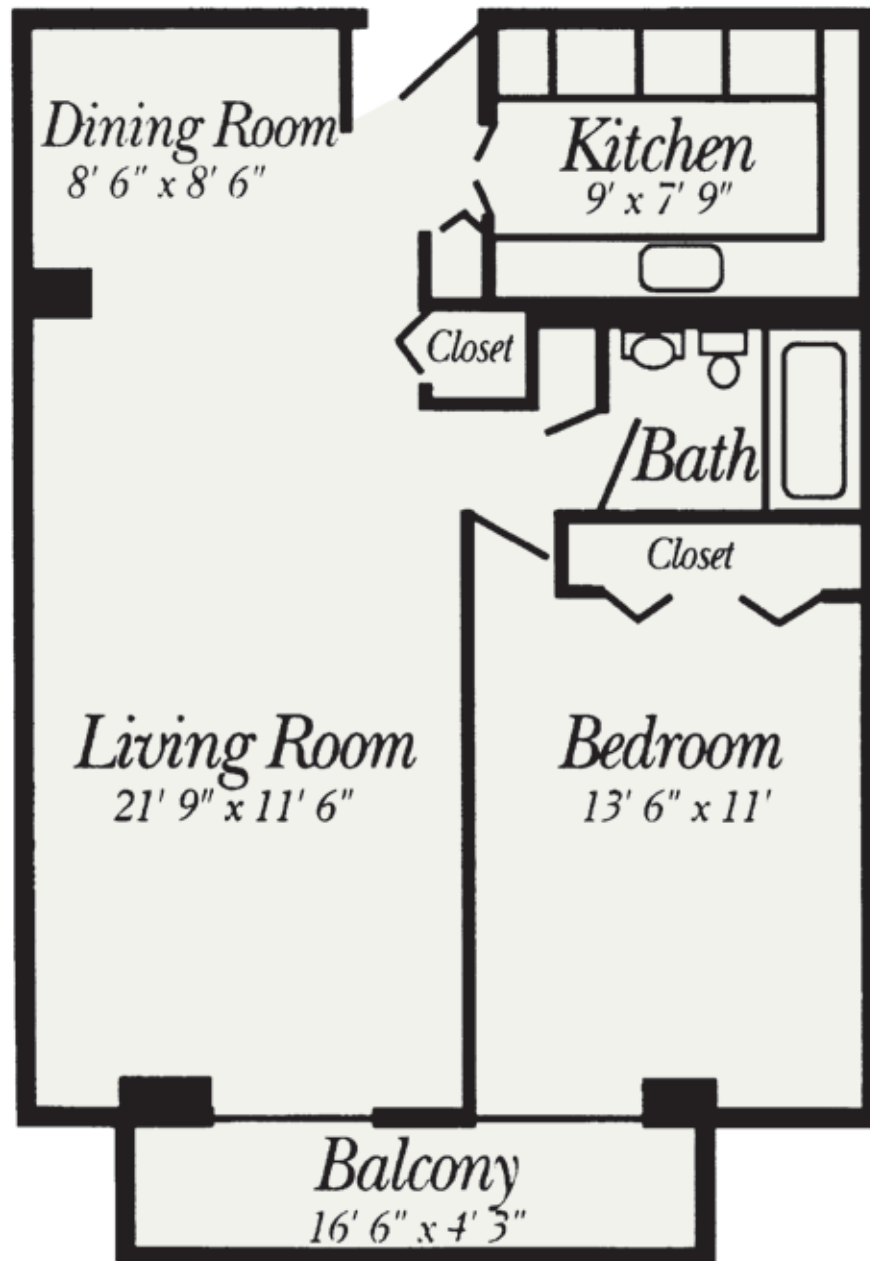

The Cambridge

1 Bedroom
Balcony / 1 Bath

750 sq.ft.

All one bedrooms are approximately 750 sq. ft., All two bedrooms are approximately 1000 sq. ft., All square footages are approximate. Actual room sizes may differ slightly and contain options, which are not standard on all models.